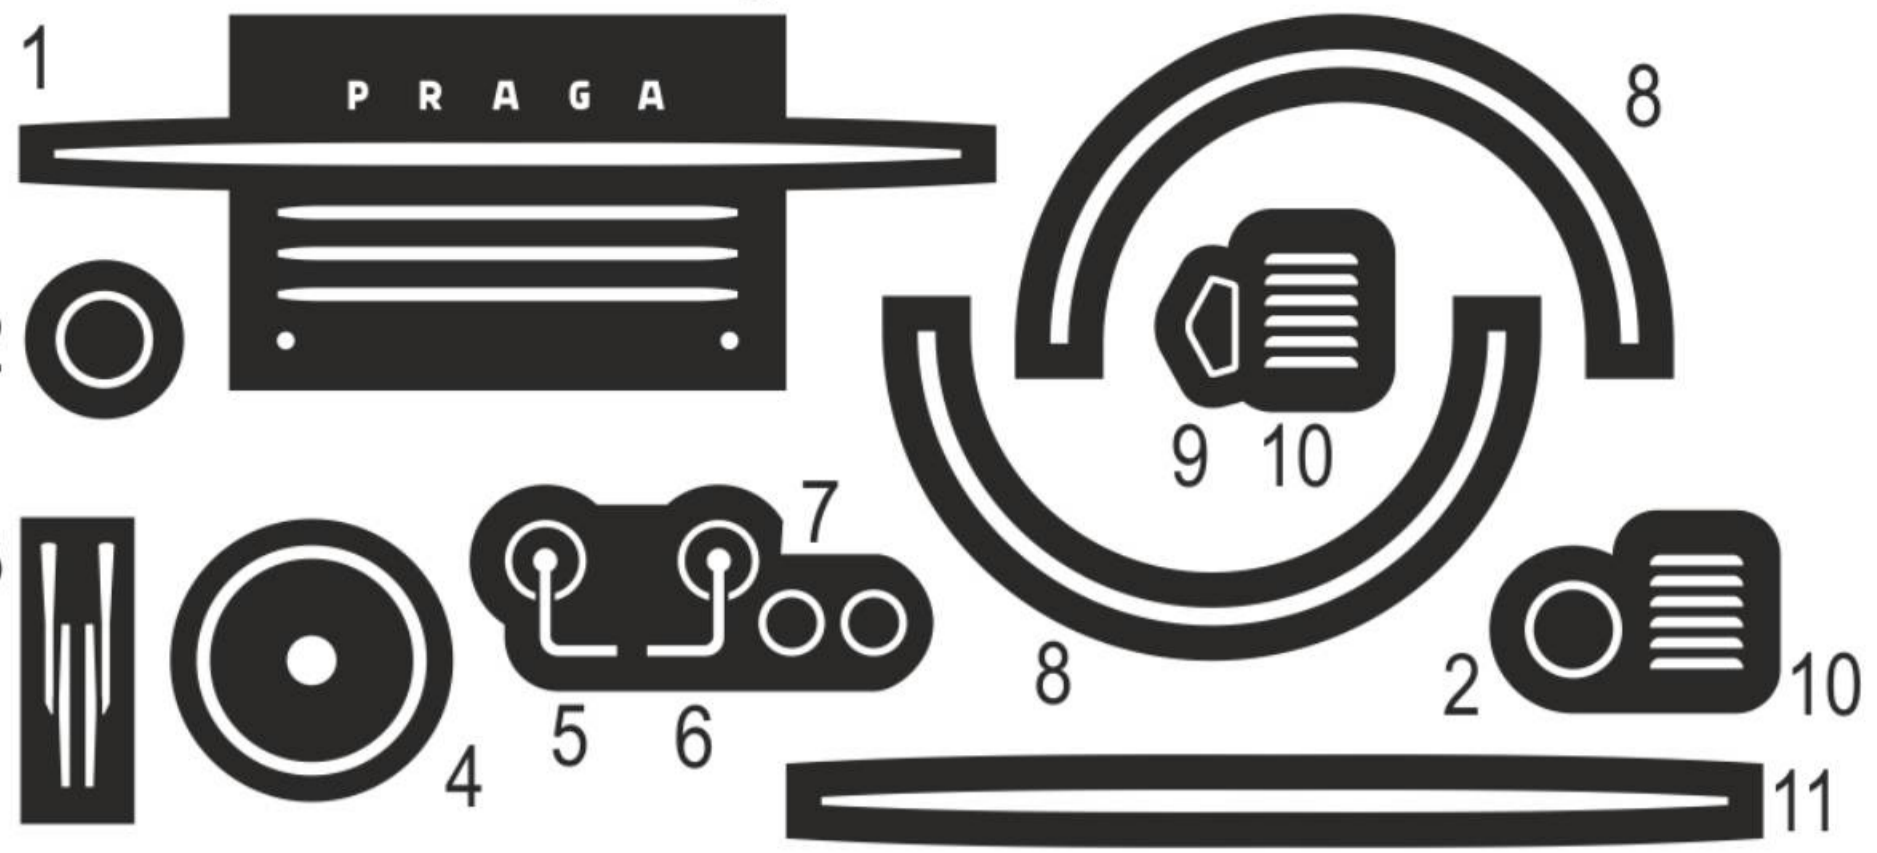

JMPK 87065 Praga S5 NT

© EDUARD 2014

Made in Czech Republic

JMPK 87411 / 411A