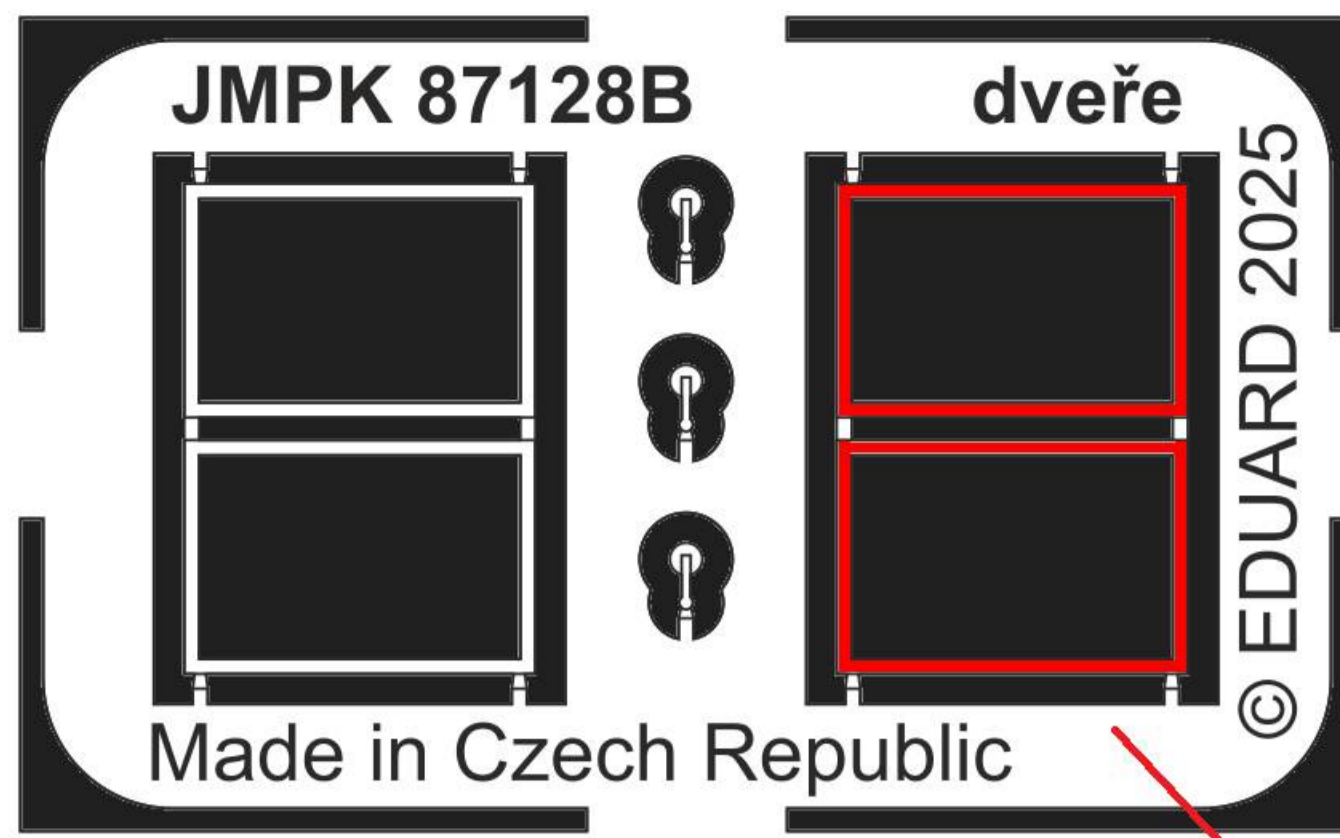

JMPK 87065 Praga S5 NT

© EDUARD 2014

Made in Czech Republic

# JMPK 87411 / 411A

Made in Czech Republic

© EDUARD 2025

stříbrná  
silver